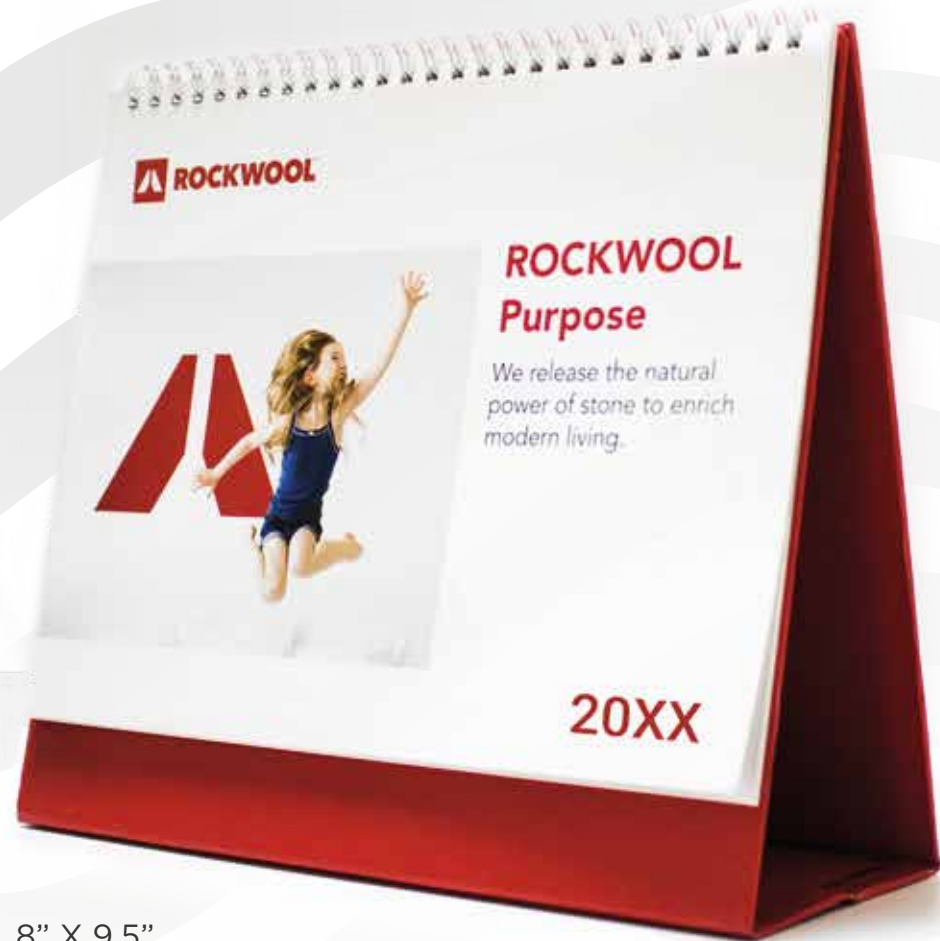

6" Diameter
Football Shape
14 Sides (12 for months and 2 extra for branding)

Desk Calendar

6.5" X 8.5"
Printed Galley
13 Leaves

6" X 9"
Printed Galley
6 Punched Leaves

Desk Calendar

8.5" X 11.45"
Black Paper Galley with Foiling
15 Leaves