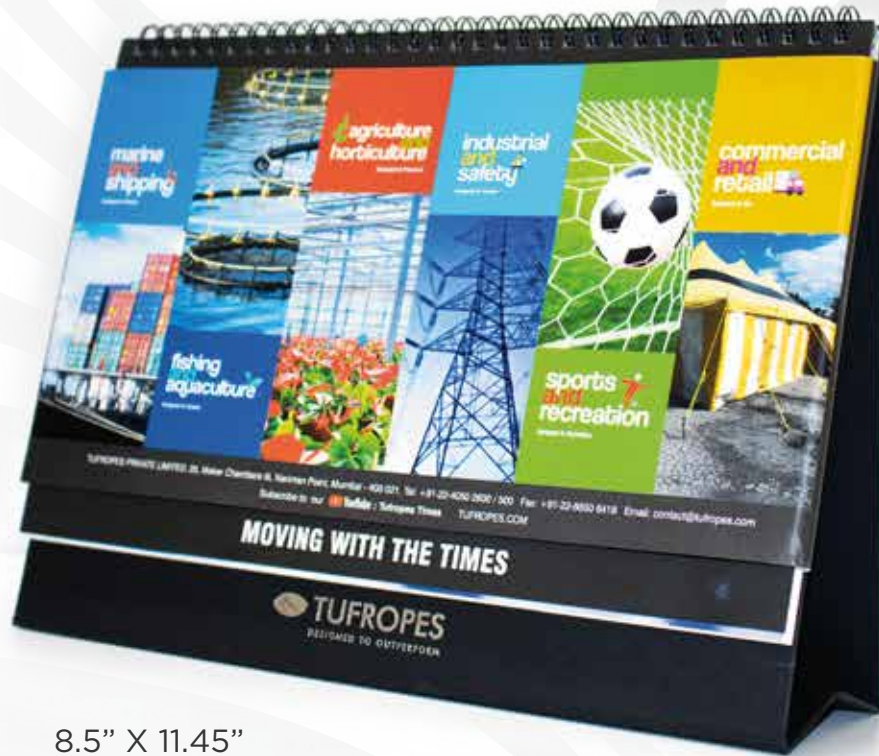

6" Diameter
Football Shape
14 Sides (12 for months and 2 extra for branding)

Desk Calendar

6.5" X 8.5"
Printed Galley
13 Leaves

6" X 9"
Printed Galley
6 Punched Leaves

Desk Calendar

8.5" X 11.45"
Black Paper Galley with Foiling
15 Leaves