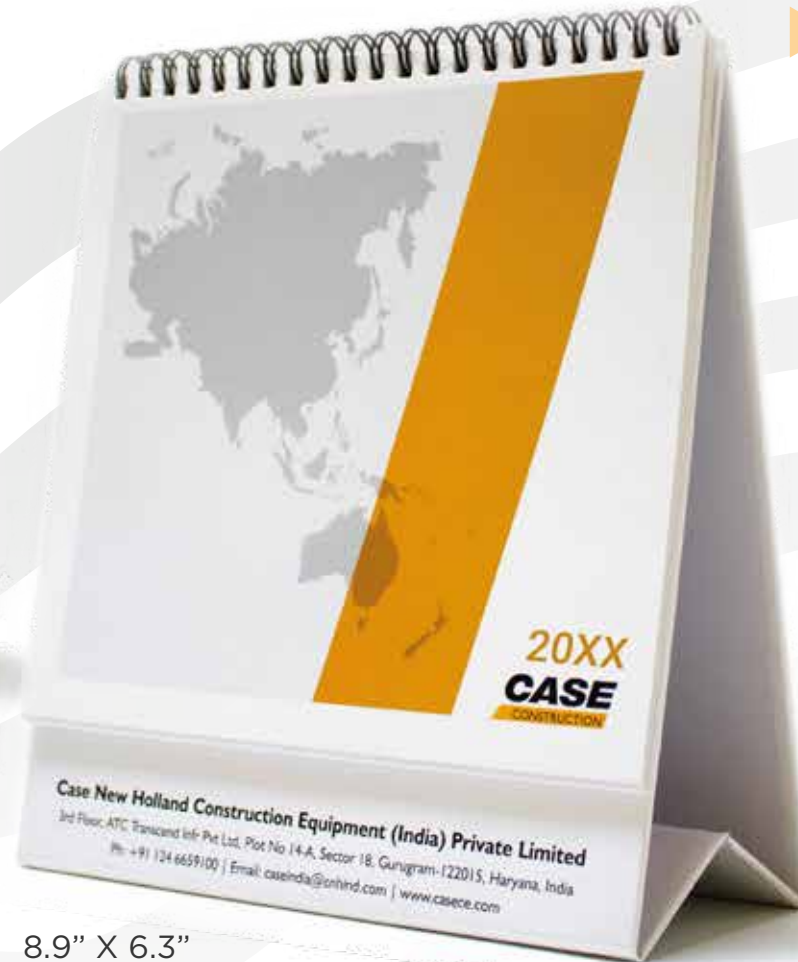

8" X 9.5"
Red Printed Galley
8 Leaves

Desk Calendar

7.5" X 9"
Blue Paper Galley
8 Leaves

8.5" X 8"
Purple Printed Galley
14 Leaves
Matt Lamination with Spot UV

Desk Calendar

7" X 9"
Printed Galley
7 Leaves
Plantable Seed Paper